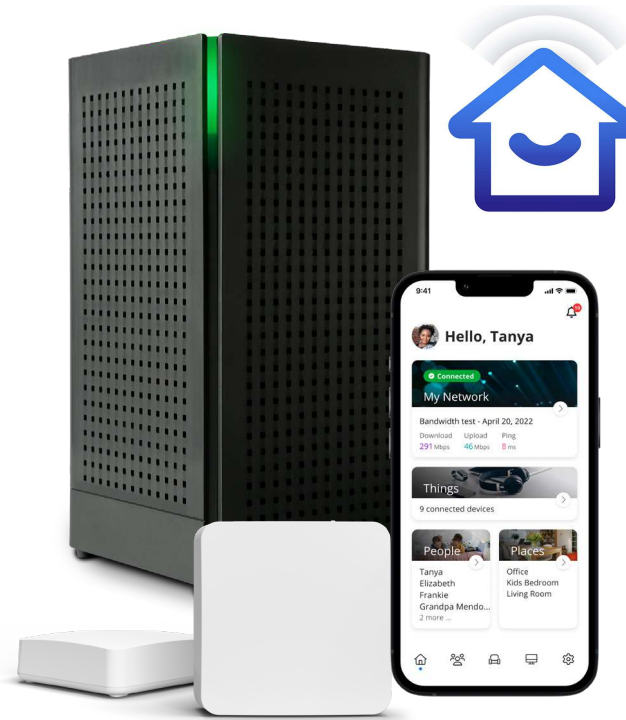

Download the Command IQ app on the App Store and Google Play. More information is found on our website under the Support tab. Call for more details.

Broadband + Wi-Fi

$75

250/250 Mbps Internet
Manage MyWi-Fi
Command IQ App

$105

500/500 Mbps Internet
Manage MyWi-Fi
Command IQ App

$135

1/1 Gig Internet
Manage MyWi-Fi
Command IQ App

$250

5/5 Gig Internet
Manage MyWi-Fi
Command IQ App

Optional Add-Ons

ProtectIQ $5.00

Network level protection from cyberattacks, malware, including viruses and ransomware.

ExperienceIQ $5.00

Parental controls with app filtering, time limits and app usage reporting. Create rules for users and devices and block inappropriate content.

*Unlimited data on all plans. Speeds stated are based on wired connection; dependent on router capacity; and can vary by device connected and bandwidth usage. Internet plans require paperless billing with e-bill and in some cases, AutoPay.

To purchase or upgrade your package, call 218-837-5151 or visit www.wcta.net.