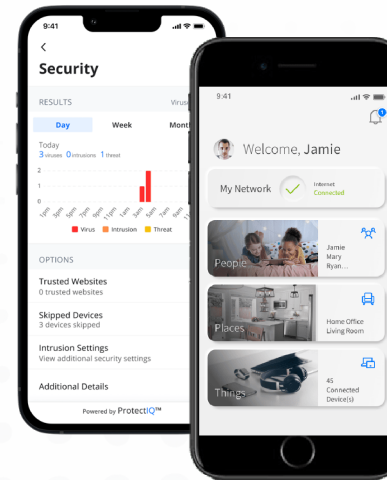

1/1 Gbps

Includes Manage MyWi-Fi & Command IQ App

\$135/Month

5/5 Gbps

Includes Manage MyWi-Fi & Command IQ App

\$250/Month

Scan to view Broadband Facts or go to www.wcta.net/broadband-facts

Unlimited data on all plans. Speed availability based on location, a wired connection and can vary by device and bandwidth usage. Internet plans require paperless billing with e-bill and AutoPay in some cases.

Manage MyWi-Fi

The Ultimate Wi-Fi Experience

All our internet plans include Manage My Wi-Fi. Our technicians will install and personalize your home wi-fi network ensuring strong, reliable signal in every room. Manage MyWi-Fi also includes...

Automatic Updates
Ongoing Support
Built-in Cybersecurity
Command IQ App

Get full control of your Wi-Fi with our CommandIQ app. Manage network access, restrict content, and monitor your Wi-Fi usage, all from your phone.